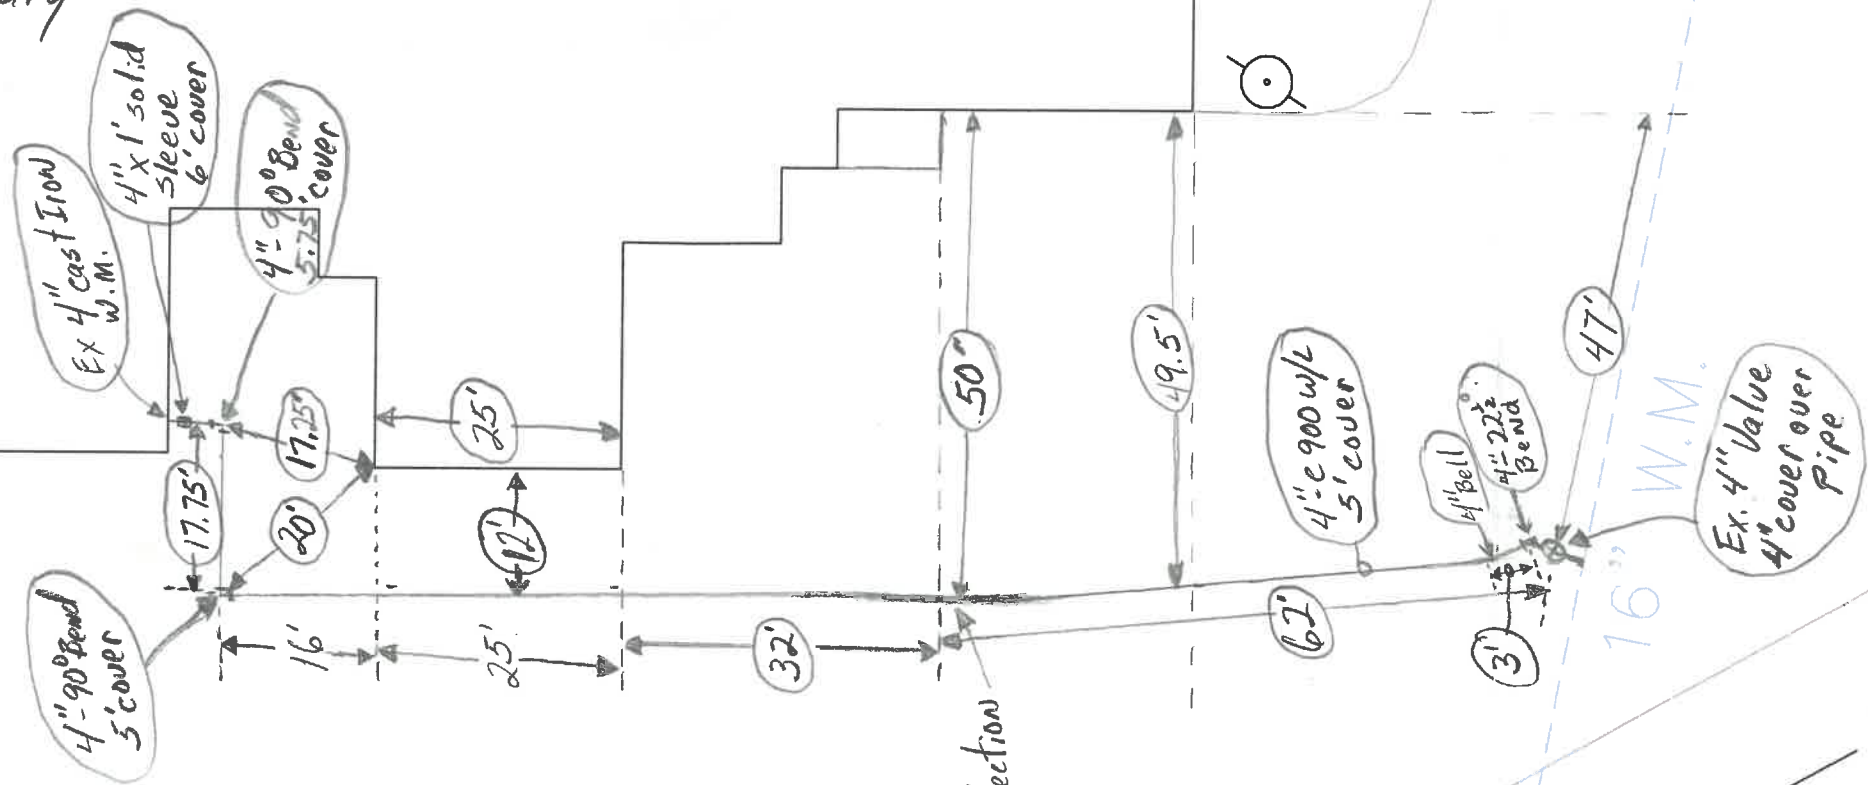

West Elementary School

700

Claremont

Date Installed 8-18-06 and 8-21-06  
 Installed by: Vernon Nagel Constr.  
 Inspected by: Rex Moll

20" Scale

West Elementary  
School

700

Date Installed 8-18-06 and 8-21-06  
Installe by : Vernon Nagel Constr.  
Inspected by: Rex Moll

20" Scale